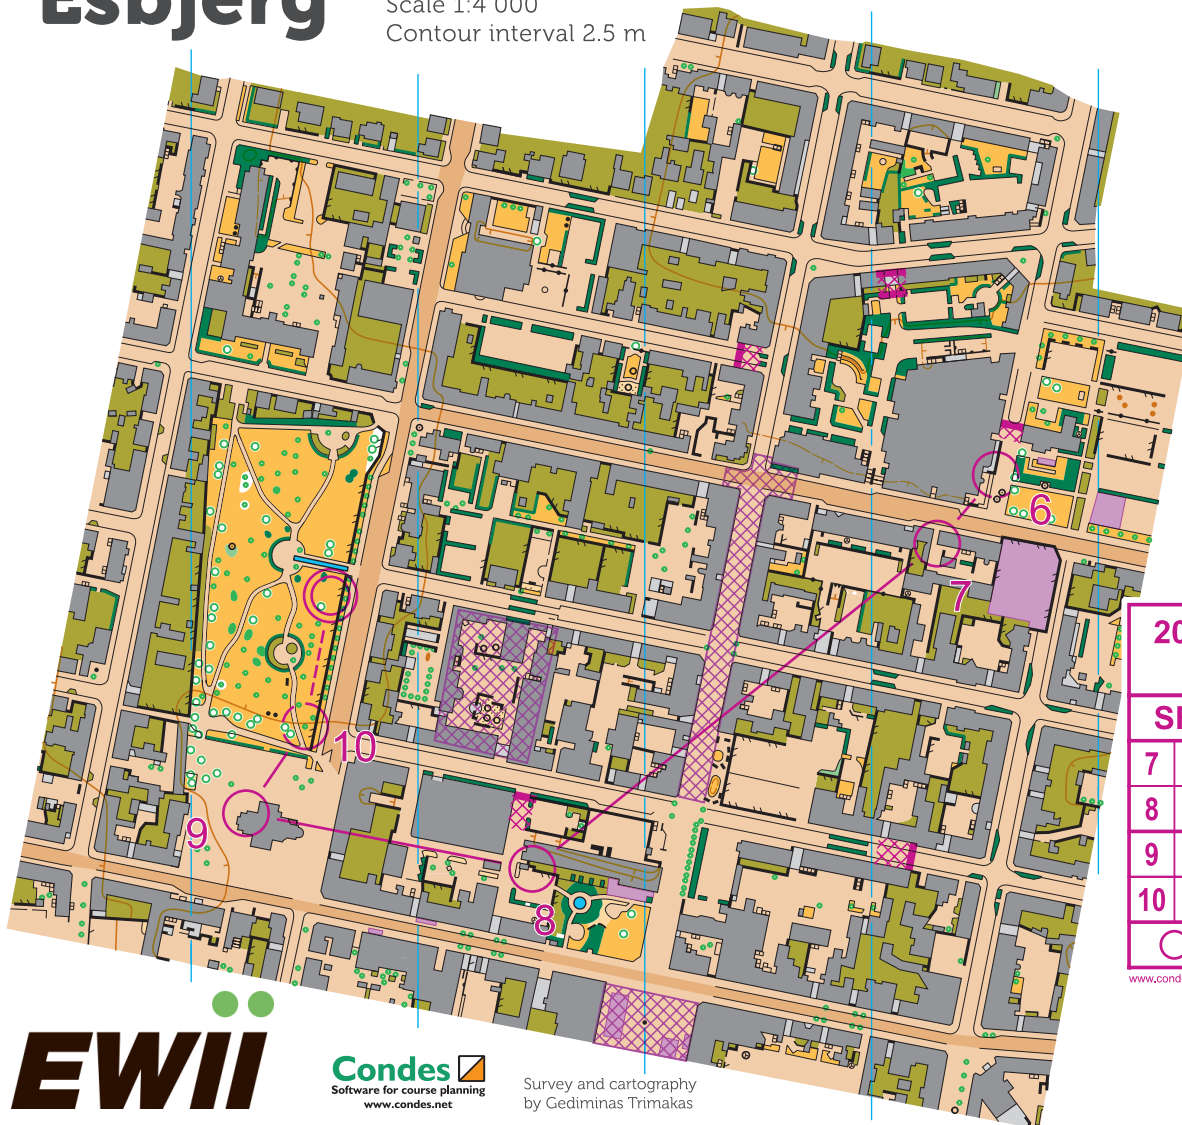

World Orienteering Championships 2022

Esbjerg

Sprint orienteering map
Scale 1:4 000
Contour interval 2.5 m

Part 2

Special symbols:
 Outdoor sports facility
 children's playground equipment

**2022-03-06 KO-finals
Esbjerg**

SF - 2		2,1 km		
7	49	■		└
8	45	▨		└
9	46	↑	▨	└
10	31	↑		○

○ --- 70 m ---> ⊙

www.condes.net 10.2.22 DOF

Condes
Software for course planning
www.condes.net

Survey and cartography
by Gediminas Trimakas